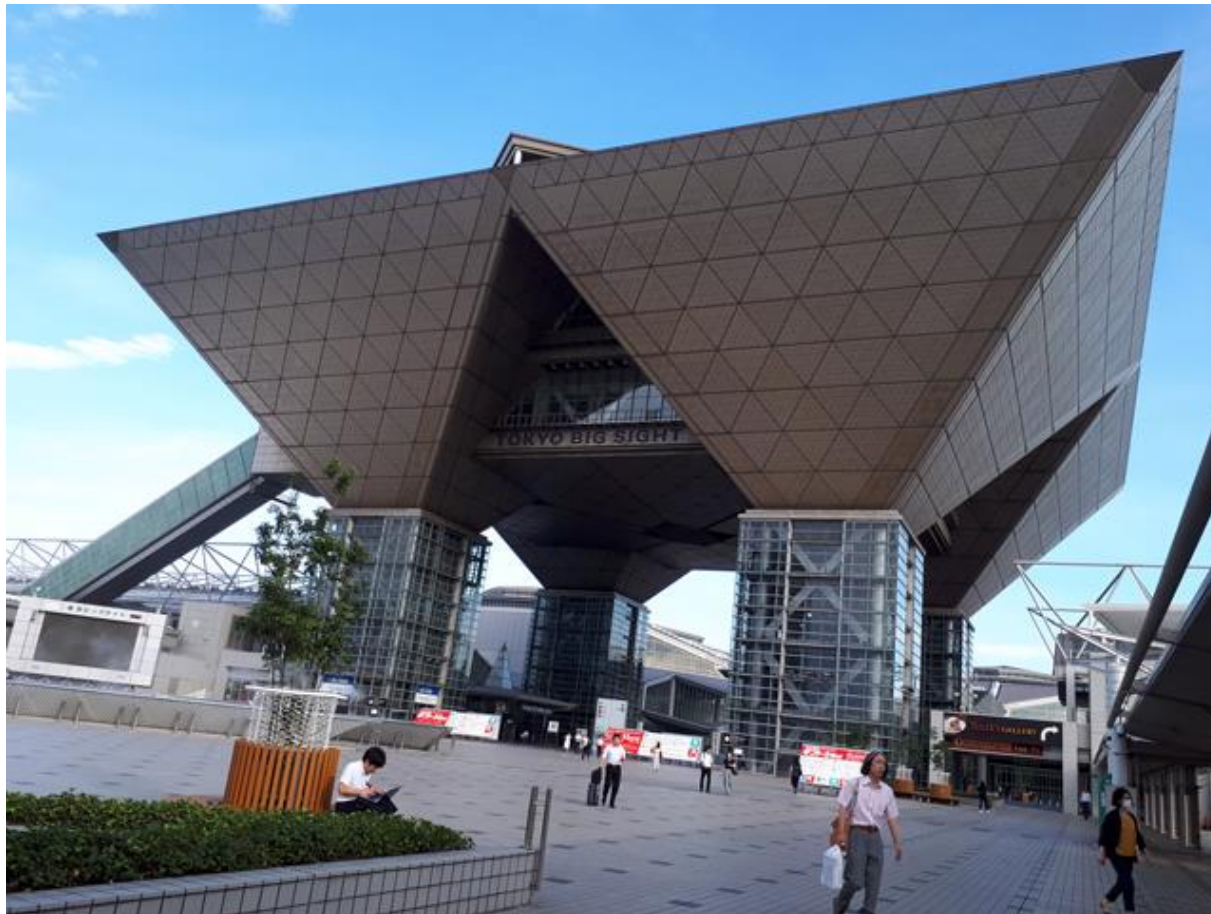

Tokyo Ham Fair 2019

held at 'Tokyo Big Sight'

Adam Farson VA7OJ

Tokyo Ham Fair 2019 exhibitor badge

The Ariake neighbourhood built on artificial islands in Tokyo Bay

How we got there:

The 'Yurikamome' (Black-headed Gull) Line

Tokyo Big Sight Expo Centre

Big Sight: main entrance plaza

IC-705 HF/2m/70cm, 5/10W portable one of 2 new Icom products unveiled at Ham Fair

IC-705 rear view showing battery compartment

IC-705 battery-pack (BP-272)

7.4V, 1880 mAh

IC-705 in its custom backpack

IC-PW2 1 kW HF/6m amplifier LDMOS, also unveiled at Ham Fair

IC-PW2 Alternating Screens

Erii-san announcing the IC-705 in English, a 'first' at Tokyo Ham Fair

The IC-7610, with external display